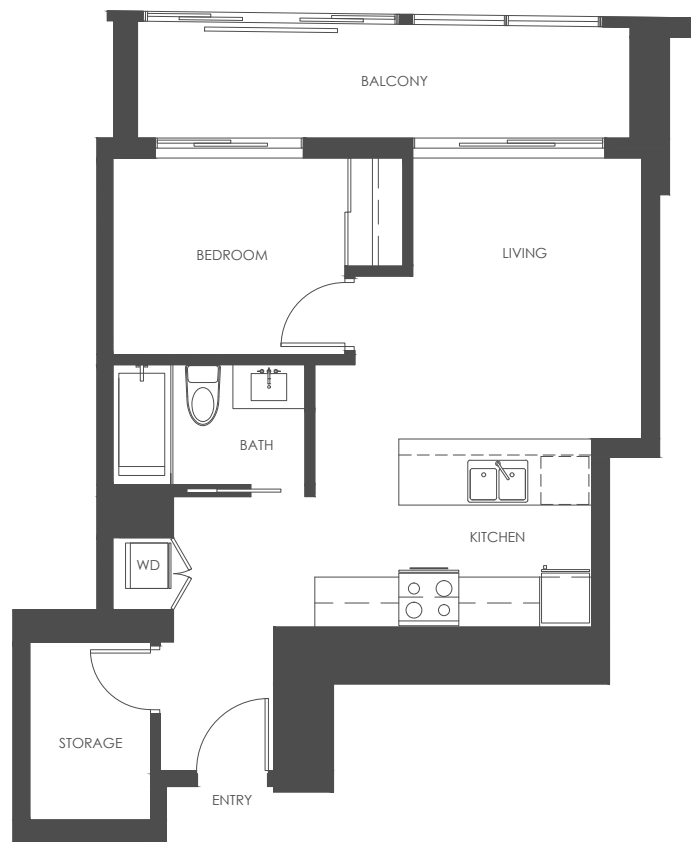

# 685 Pacific Boulevard

## Penthouse 3008 – 1 bed

north, city and water view | 543 sf

Balcony sizes vary per floor.

The developer reserves the right to make changes and modifications to the information contained herein. Floor plans, layouts, and finishes are subject to change without notice, E & O.E.