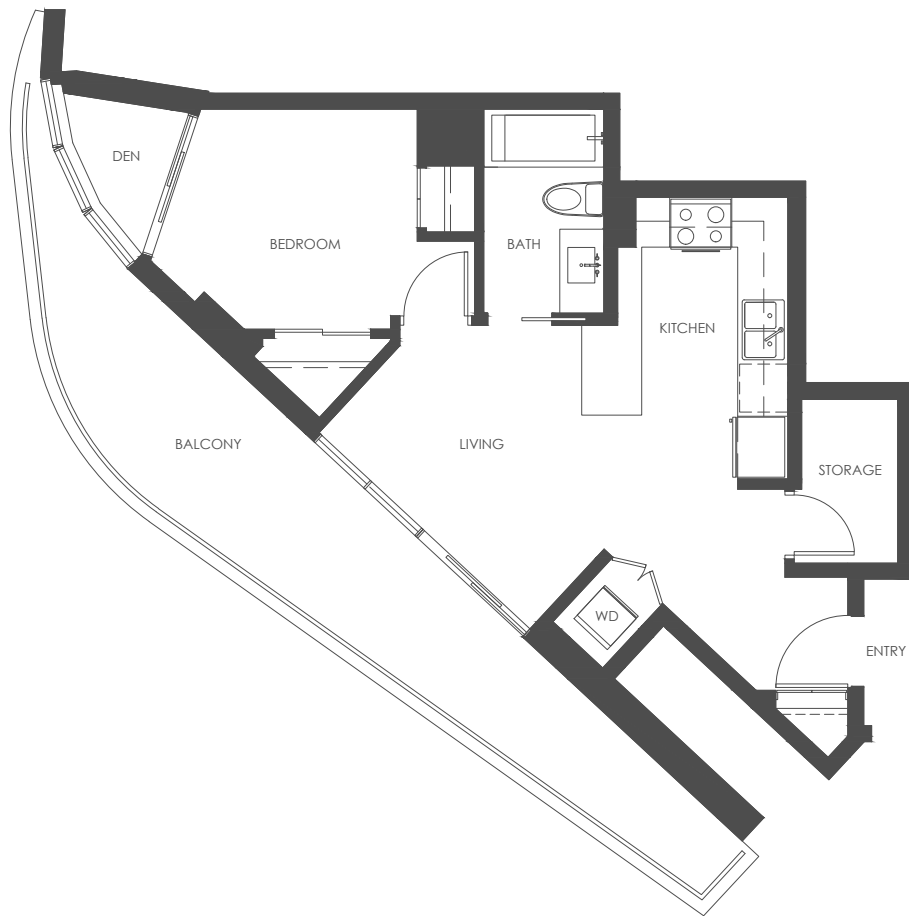

# 685 Pacific Boulevard

## Penthouse 3006 – 1 bed + den

south, west, city and water view | 563 sf

LEVEL 30

Balcony sizes vary per floor.

The developer reserves the right to make changes and modifications to the information contained herein. Floor plans, layouts, and finishes are subject to change without notice, E & O.E.