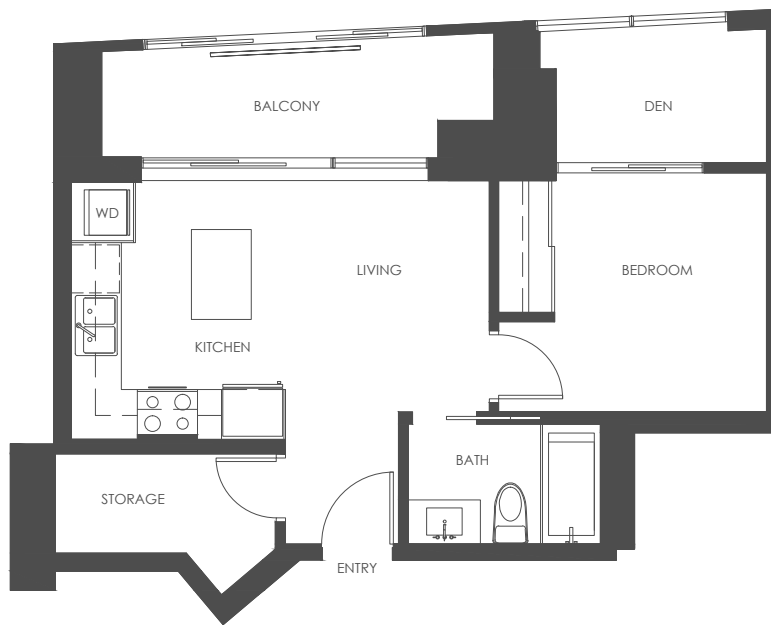

685 Pacific Boulevard

Penthouse 3002 – 1 bed + den

north, city view | 518 sf

Balcony sizes vary per floor.
The developer reserves the right to make changes and modifications to the information contained herein.
Floor plans, layouts, and finishes are subject to change without notice, E & O.E.