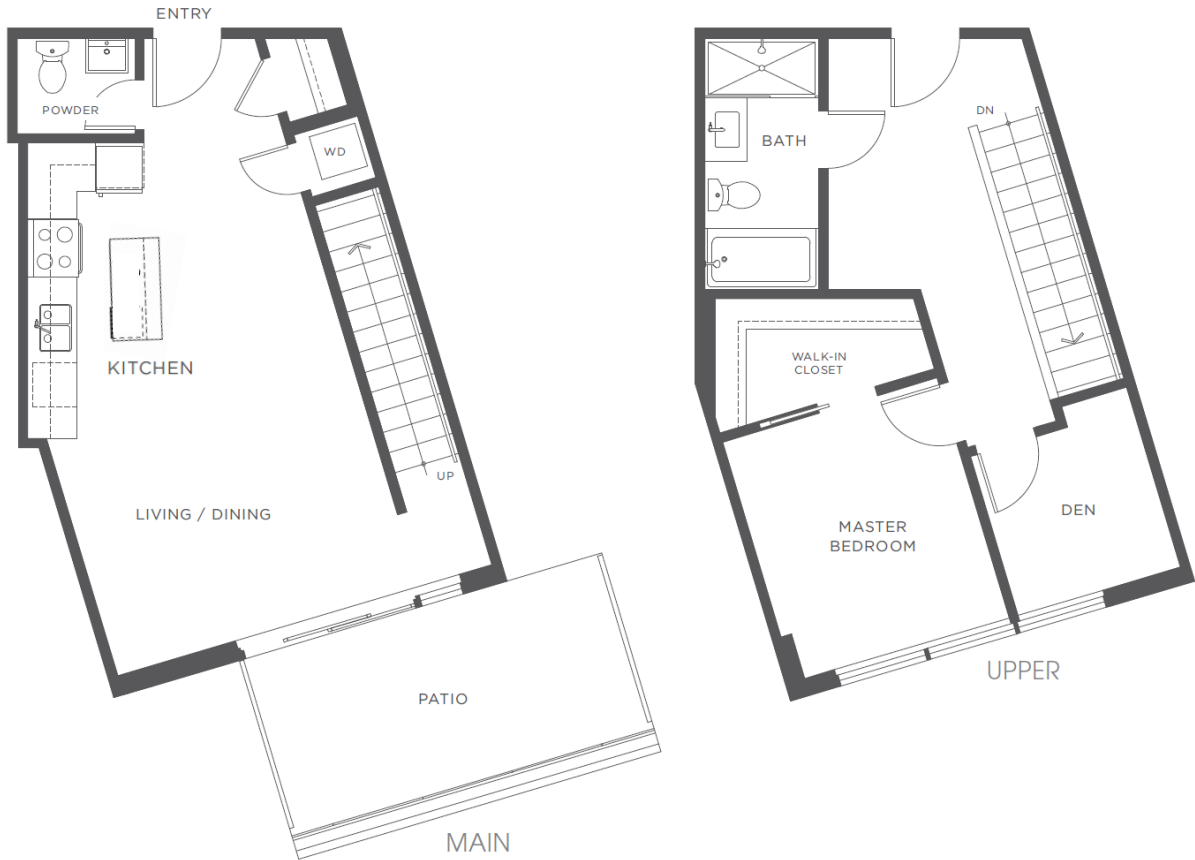

97 West Georgia Street

PENTHOUSE 09

1 BED +DEN | 964 sqft.

FLOOR PLANS:

2509

Level 25

Level 26