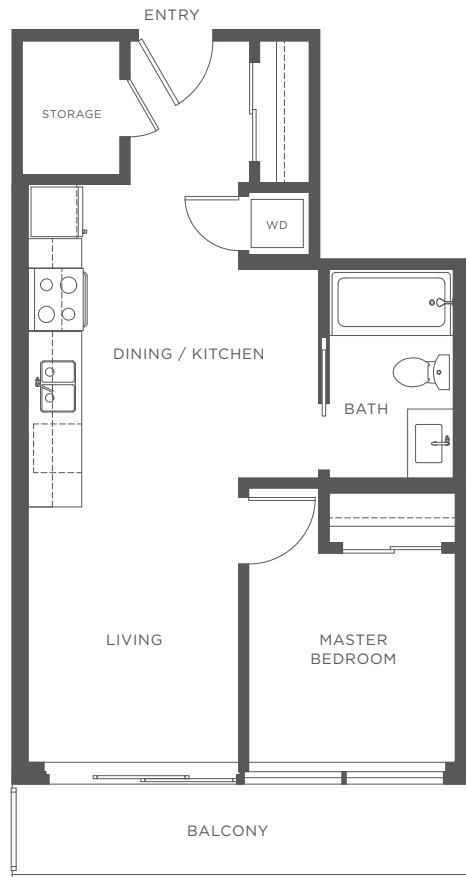

97 West Georgia Street

PLAN Q

1 BED | 499 sqft.

FLOOR PLANS:

1420, 1520, 1620, 1720, 1820, 1920, 2020, 2120, 2220, 2320, 2416