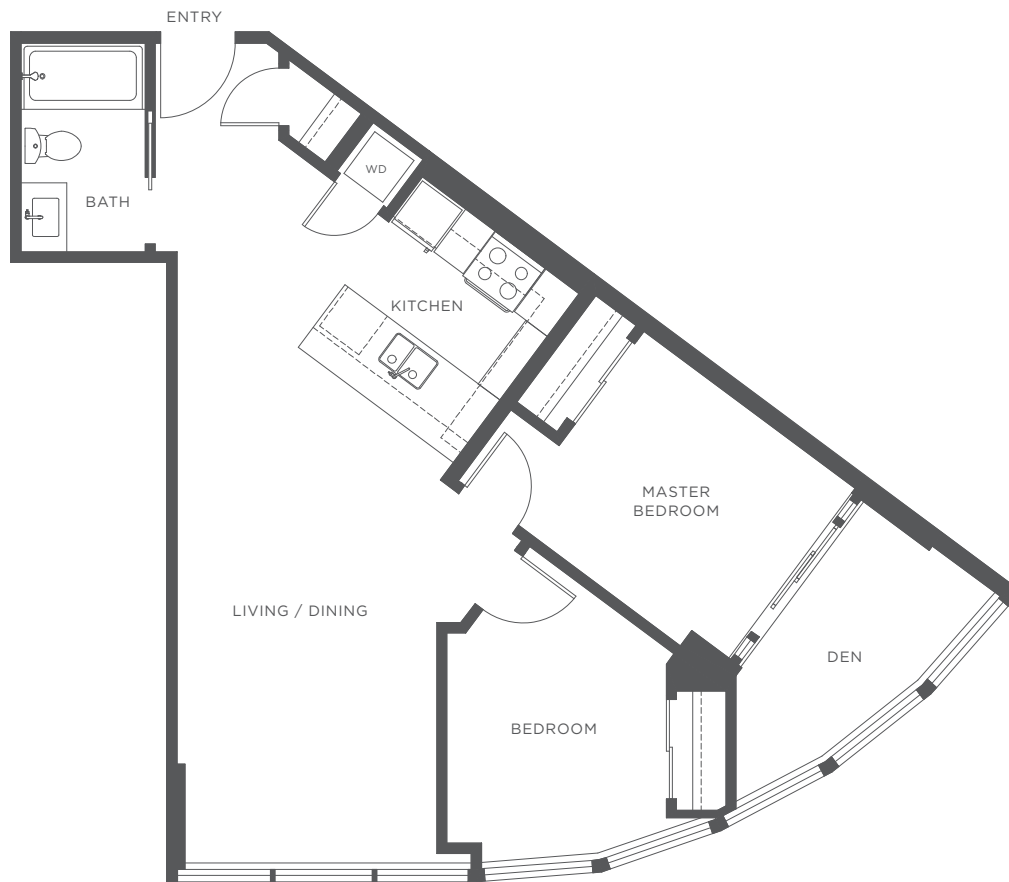

# 97 West Georgia Street

## PLAN P

2 BED + DEN | 803 sqft.

### FLOOR PLANS:

1419, 1519, 1619, 1719, 1819, 1919, 2019, 2119, 2219, 2319, 2415