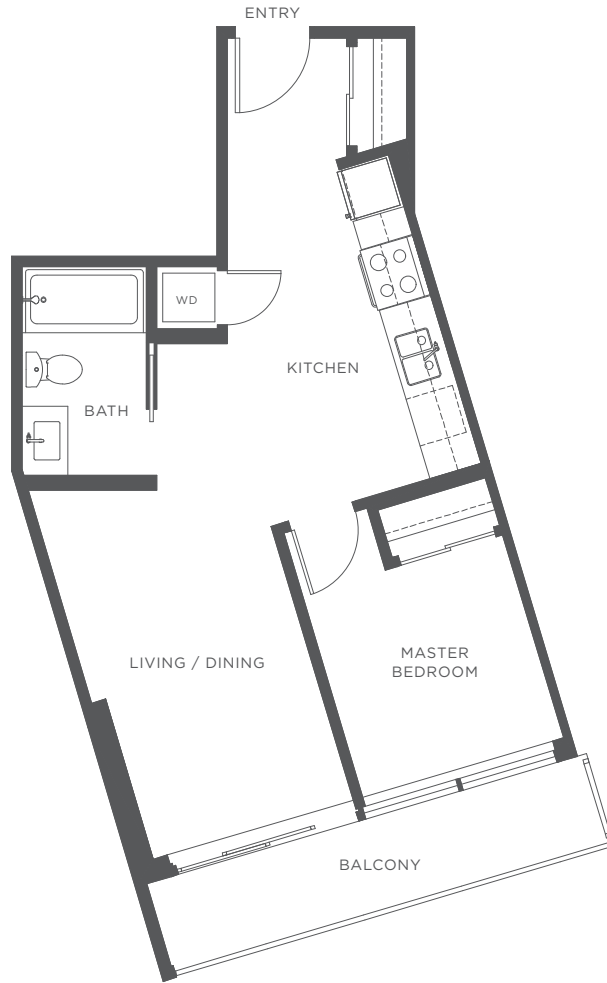

97 West Georgia Street

PLAN N

1 BED | 505 sqft.

FLOOR PLANS:

1417, 1517, 1617, 1717, 1817, 1917, 2017, 2117, 2217, 2317, 2411