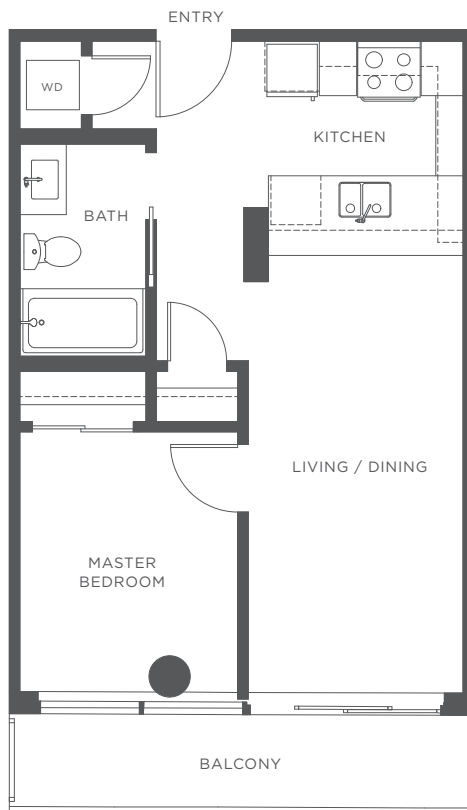

97 West Georgia Street

PLAN L

1 BED | 497 sqft.

FLOOR PLANS:

1415, 1515, 1615, 1715, 1815, 1915, 2015, 2115, 2215, 2315, 2409