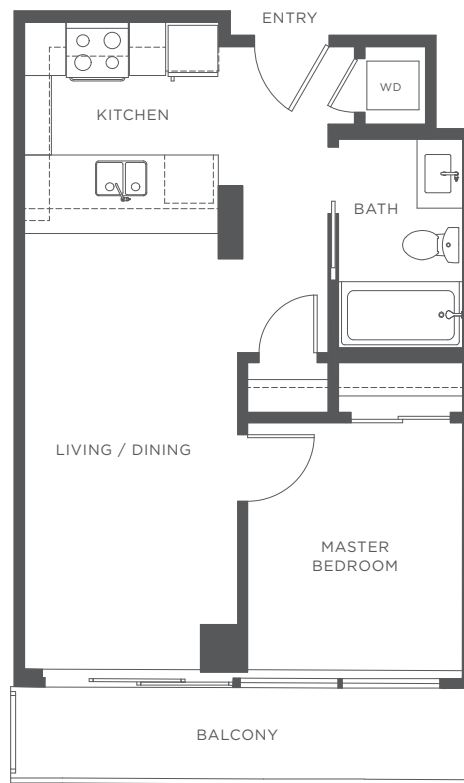

97 West Georgia Street

PLAN K

1 BED | 483 sqft.

FLOOR PLANS:

1512, 1612, 1712, 1812, 1912, 2012, 2112, 2212, 2312