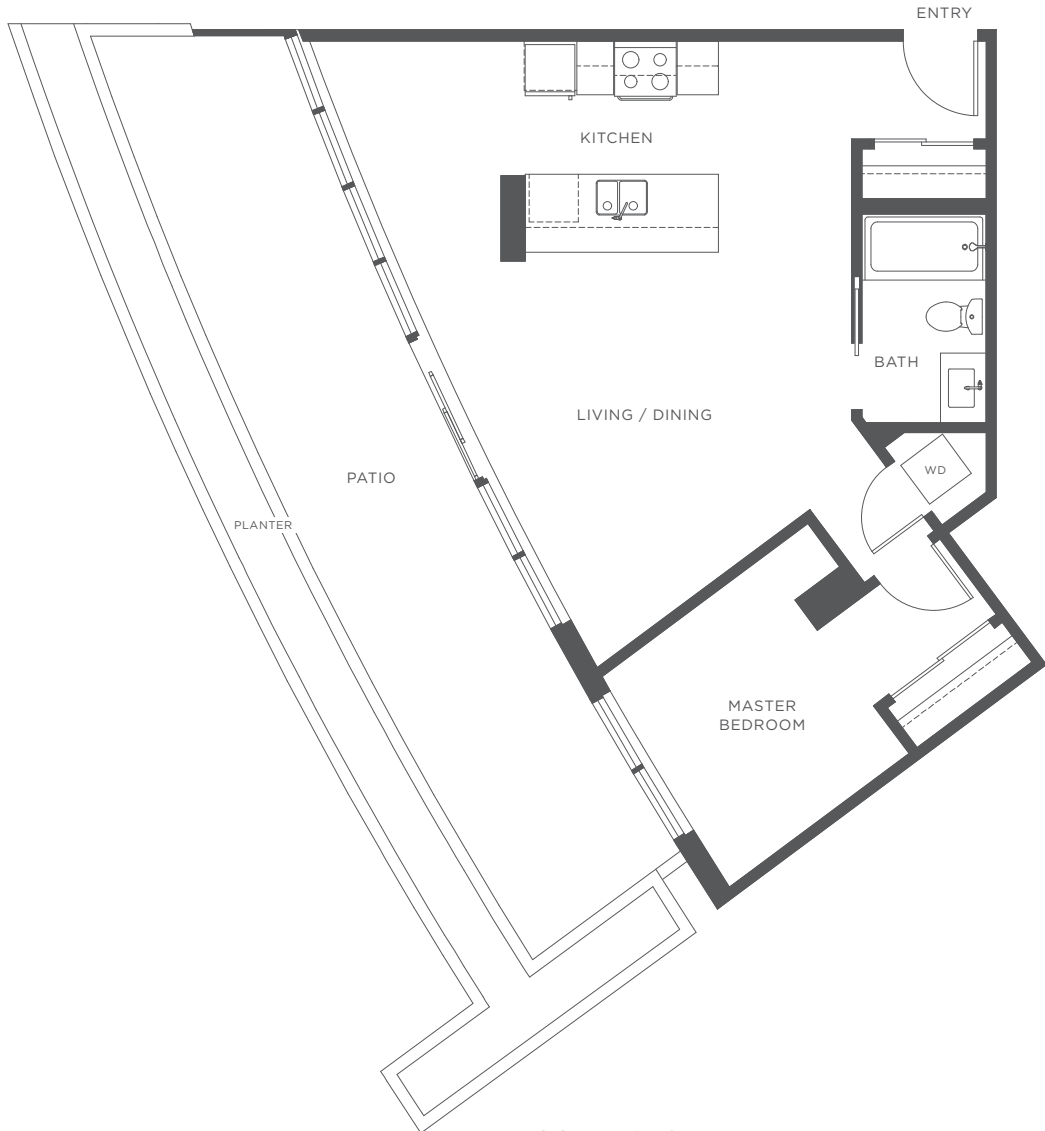

97 West Georgia Street

PLAN EE

1 BED | 690 sqft.

FLOOR PLANS:

2407

Level 24