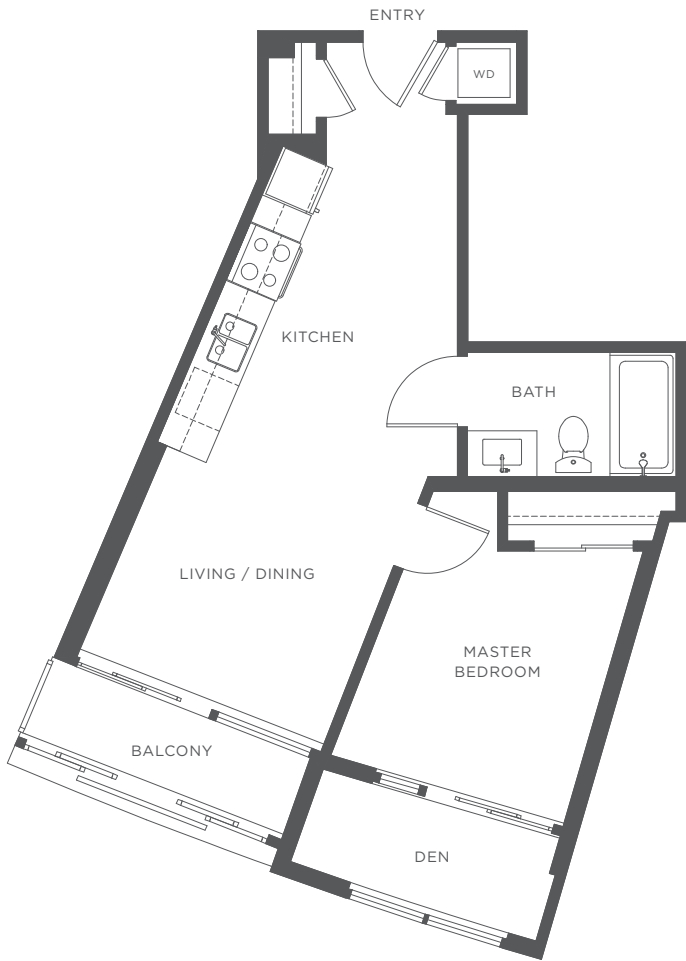

# 97 West Georgia Street

## PLAN D

1 BED + DEN | 543 sqft.

### FLOOR PLANS:

1505, 1605, 1705, 1805, 1905, 2005, 2105, 2205, 2305

Levels 15-23