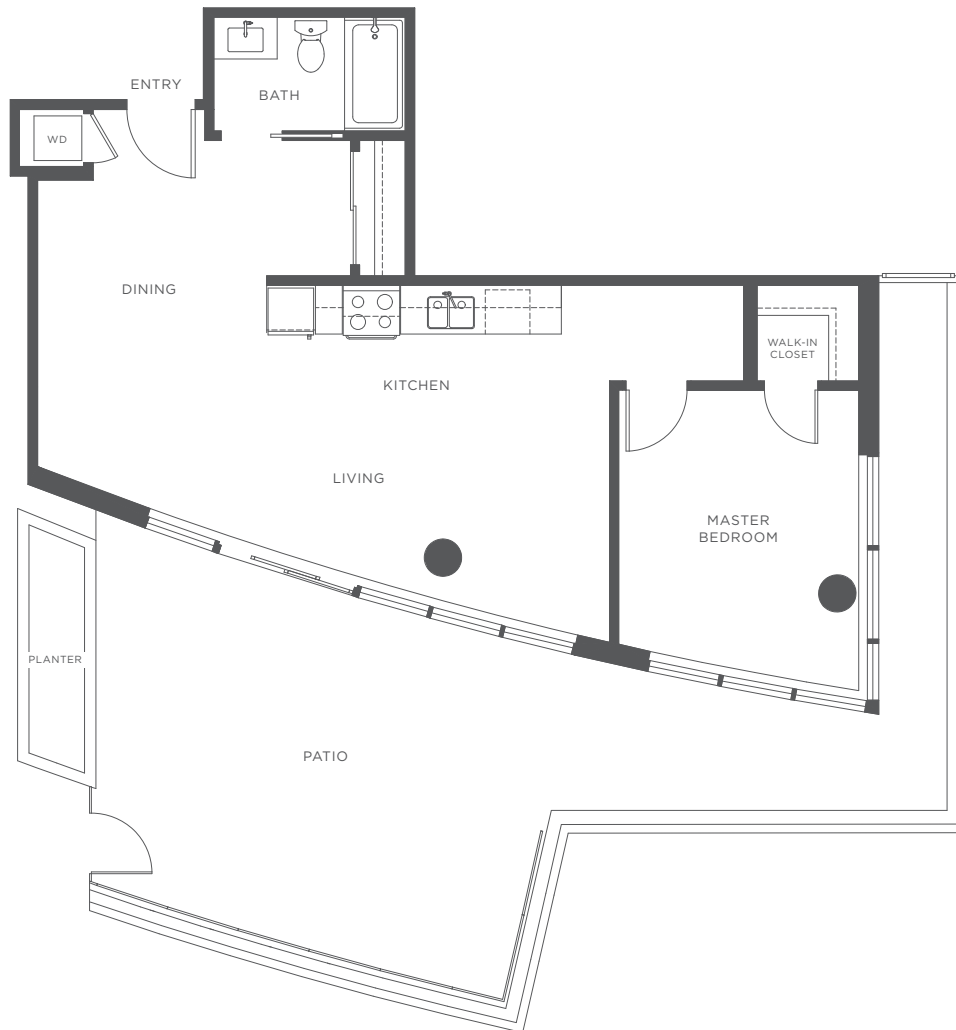

97 West Georgia Street

PLAN CC

1 BED | 722 sqft.

FLOOR PLANS:

2403

Level 24