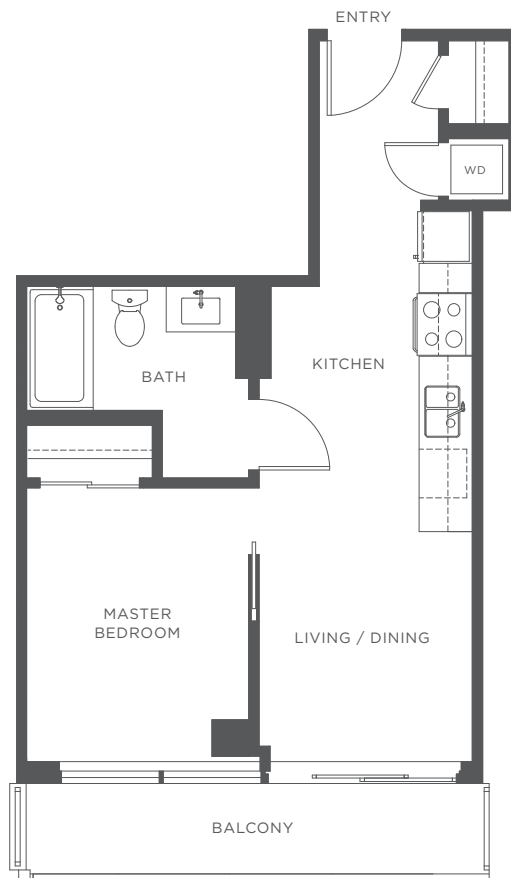

97 West Georgia Street

PLAN B

1 BED | 460 sqft.

FLOOR PLANS:

1402, 1502, 1602, 1702, 1802, 1902, 2002, 2102, 2202, 2302, 2402