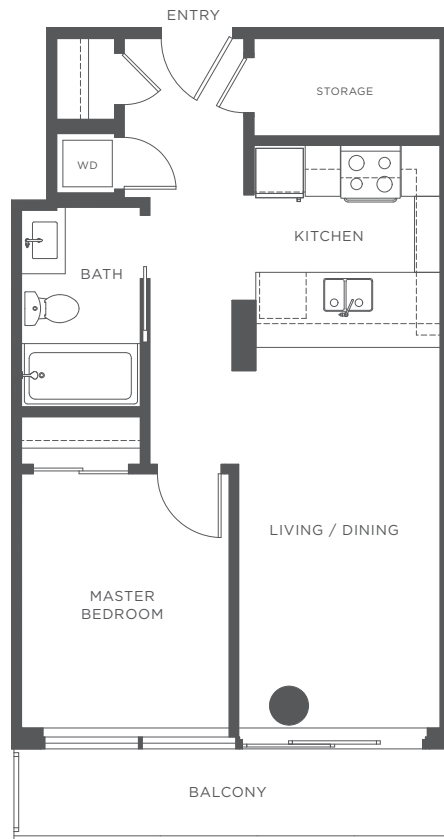

97 West Georgia Street

PLAN A

1 BED | 546 sqft.

FLOOR PLANS:

1401, 1501, 1601, 1701, 1801, 1901, 2001, 2101, 2201, 2301, 2401